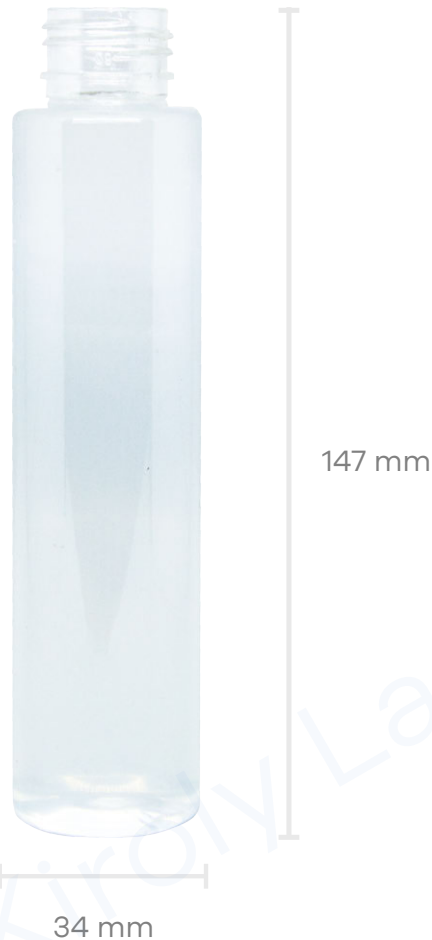

YA 70

Capacity: 60ml
Neck: 24 | Weight: 14g
Colour: Clear

840pcs / carton

sample colours

Clear

Silver

RF 100

Capacity: 100ml
Neck: 24 | Weight: 14g
Colour: Clear

672pcs / carton

sample colours

Clear

Brown

White

RF 100 H

Capacity: 100ml
Neck: 20 & 24 | Weight: 13 & 14g
Colour: Clear

672pcs / carton